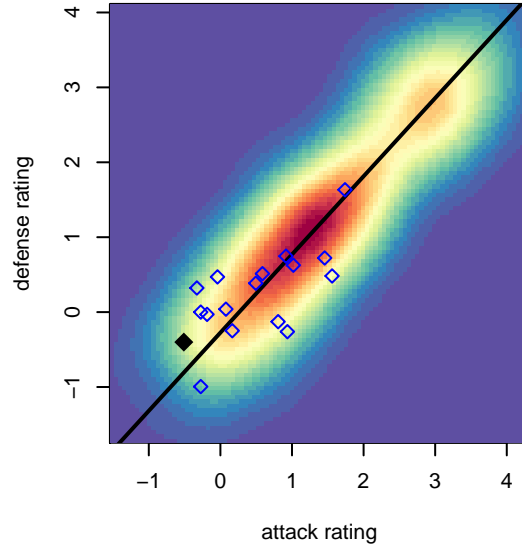

**attack and defense rating
relative to others at age
and all opponents in last 13 months**