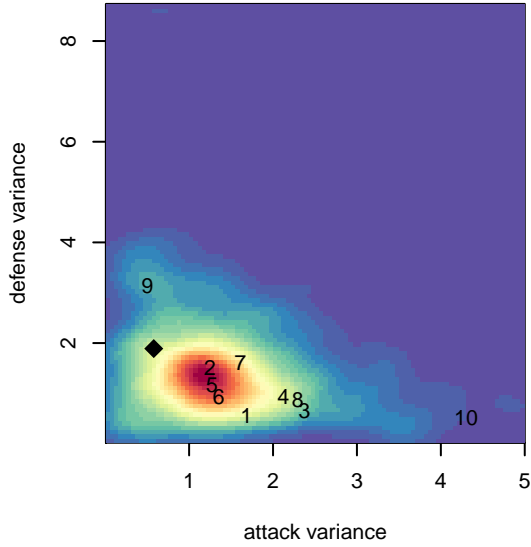

Crossfire OR LOSC Rain G00

Crossfire Oregon
 Lake Oswego, OR
 G00 total strength=669
 attack=0.6 defense=0.67
 fall league = OPL 2nd Div U14
 spr league = Spr OPL Tabor Div U14

alt names used:
 LOSC Rain
 Crossfire OR Lake Oswego SC Rain
 Crossfire OR LOSC Rain
 Crossfire OR Lake Oswego SC Rain
 Crossfire OR Lake Oswego SC Rain
 Crossfire Oregon/LOSC Rain

Venues played:
 2014 Capital Cup GU14 Silver
 2014 Mt Hood Challenge U14
 2014 Summer Slam Silver U14
 2014 OPL Second Division U14
 2014 Directors Cup OPL Silver U14
 2014 Spr OPL Tabor Division U14

**attack and defense variance (black dot)
relative to other teams
and top 10 in region**