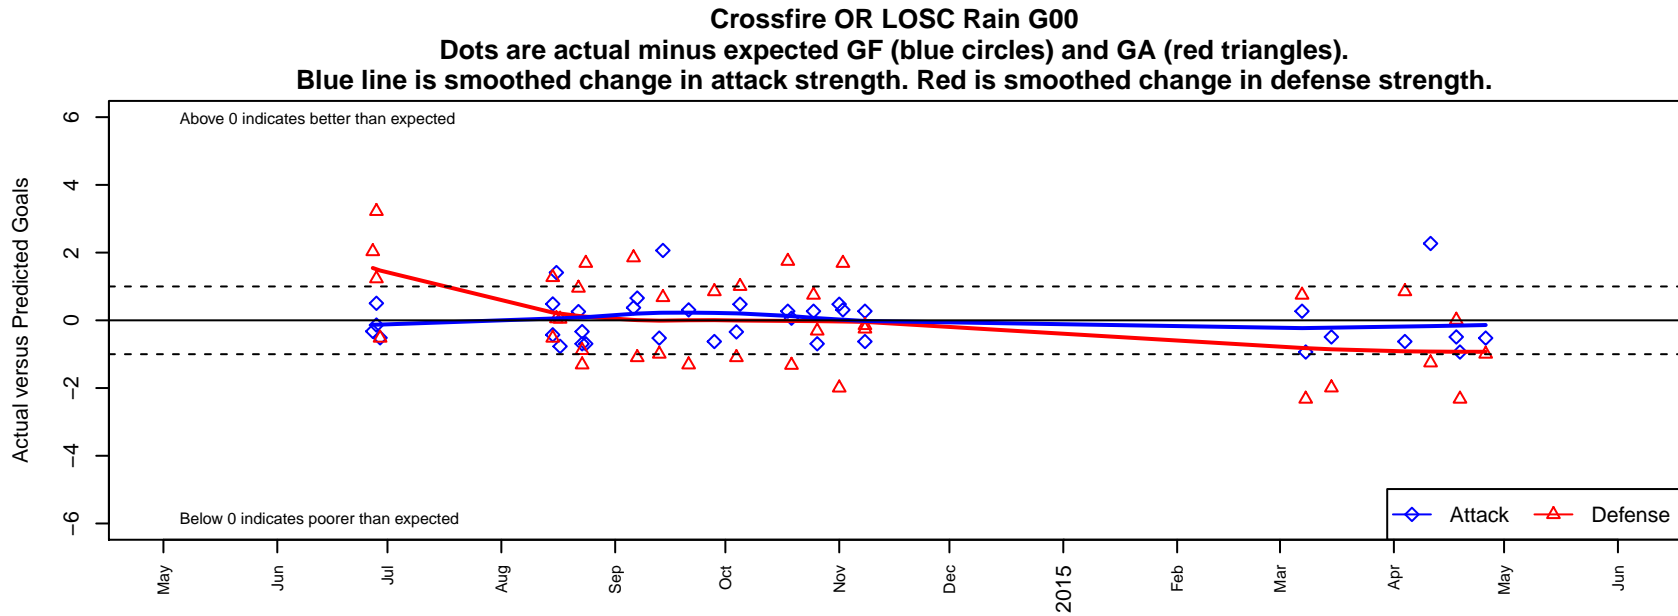

Crossfire OR LOSC Rain G00

Crossfire Oregon
 Lake Oswego, OR
 G00 total strength=669
 attack=0.6 defense=0.67
 fall league = OPL 2nd Div U14
 spr league = Spr OPL Tabor Div U14

alt names used:
 LOSC Rain
 Crossfire OR Lake Oswego SC Rain
 Crossfire OR LOSC Rain
 Crossfire OR Lake Oswego SC Rain
 Crossfire OR Lake Oswego SC Rain
 Crossfire Oregon/LOSC Rain

Venues played:
 2014 Capital Cup GU14 Silver
 2014 Mt Hood Challenge U14
 2014 Summer Slam Silver U14
 2014 OPL Second Division U14
 2014 Directors Cup OPL Silver U14
 2014 Spr OPL Tabor Division U14

**attack and defense variance (black dot)
relative to other teams
and top 10 in region**