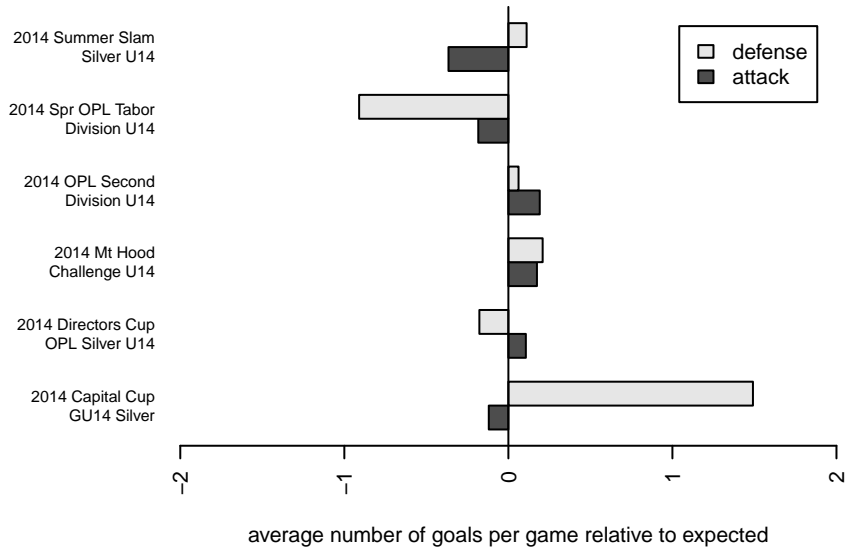

Performance relative to 13 month average