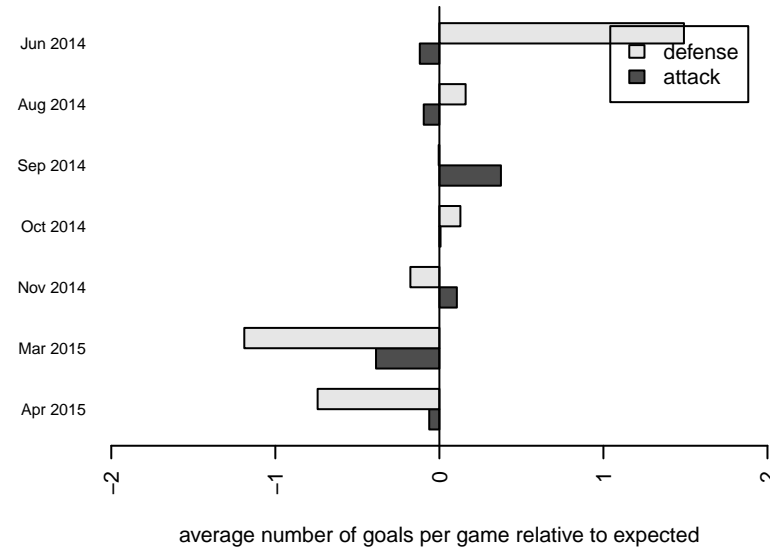

Performance relative to 13 month average