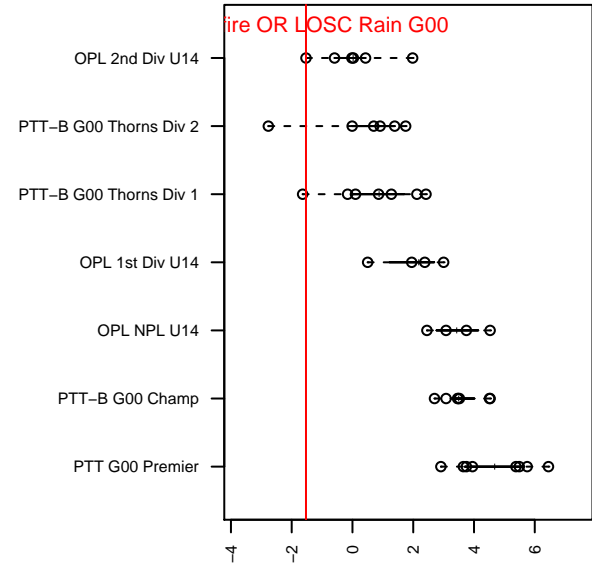

**attack and defense rating
relative to others at age
and all opponents in last 13 months**